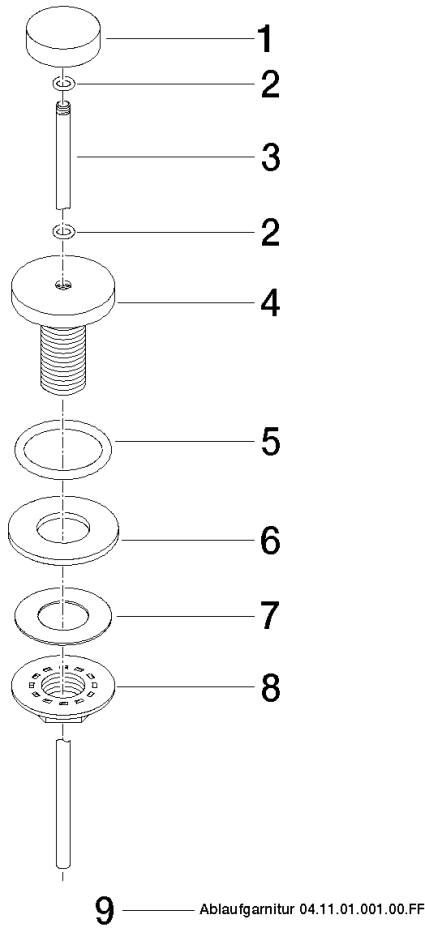

Basin Waste with knob for deck mounting 1 1/4" - Matte White

IMO

10 200 970

Fits: IMO, LULU, MADISON, MEM, TARA, CL.1, LISSÉ, VAIA, META, CYO

| | | |
|---|-------------------------------|---------------|
|  | Matte White | 10 200 970-10 |
|  | Chrome | 10 200 970-00 |
|  | Brushed Platinum | 10 200 970-06 |
|  | Platinum | 10 200 970-08 |
|  | Durabrand (23kt Gold) | 10 200 970-09 |
|  | Dark Chrome | 10 200 970-19 |
|  | Light Gold | 10 200 970-26 |
|  | Brushed Light Gold | 10 200 970-27 |
|  | Brushed Durabrand (23kt Gold) | 10 200 970-28 |
|  | Matte Black | 10 200 970-33 |
|  | Brushed Bronze | 10 200 970-42 |
|  | Brushed Champagne (22kt Gold) | 10 200 970-46 |
|  | Champagne (22kt Gold) | 10 200 970-47 |
|  | Brushed Chrome | 10 200 970-93 |
|  | Brushed Dark Platinum | 10 200 970-99 |

Basin Waste with knob for deck mounting 1 1/4" - Matte White

IMO

10 200 970

Only suitable for basins with an overflow.

10 200 970

10 200 970

Parts for other finishes can be found here: [Chrome](#)

Spare parts list

| No. | Item Number | Name | Quantity used | Delivery time |
|-----|--------------------|--------------|---------------|---------------|
| 1 | 09 21 33 001-10 | handle | 1 | 60 |
| 2 | 09 14 10 007 90 | seal | 2 | 2 |
| 3 | 09 31 09 004-10 | pull-rod | 1 | 60 |
| 4 | 09 18 40 022-10 | sleeve | 1 | 60 |
| 5 | 09 14 10 095 90 | seal | 1 | 2 |
| 6 | 09 14 05 012 90 | seal | 1 | 2 |
| 7 | 09 14 40 001 90 | seal | 1 | 60 |
| 8 | 09 23 10 010 90 | nut | 1 | 2 |
| 9 | 90 11 01 001 00-10 | pop-up waste | 1 | 60 |